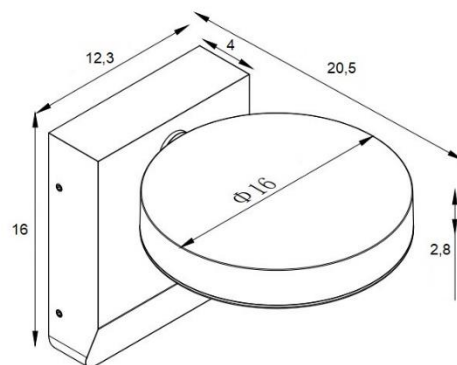

#### Dimensions height / width / length [cm]

Product	16 x 16 x 20,5
Mounting inlet:	N/A
Wall base:	16 x 12,3 x 4
Shades	2,8 x 16 x N/A

#### Shipping info height / width / length [cm]

BOX 1:	14 x 22,5 x 21,5
BOX 2:	N/A x N/A x N/A
BOX 3:	N/A x N/A x N/A
Net weight [kg]	1,1
Gross weight [kg]	1,24

#### Product Specifications

Line	TECHNICAL
Type	WALL
Type of track	N/A
Color	MATTE DARK GREY
Material	ALUMINIUM / PVC
Light source	1
Type of socket	LED INTEGRATED
Lumens	1484 LM
Kelvins	4000 K
Beam angle	120°
Dimmable	N/A
CCT	N/A
RGB	N/A
RA	≥ 90
App remote control	N/A
Remote control	N/A
Voltage	230 V
Power	20 W
Switch location	N/A
Protection class	IP54
Tilt	N/A
Rotation	350°